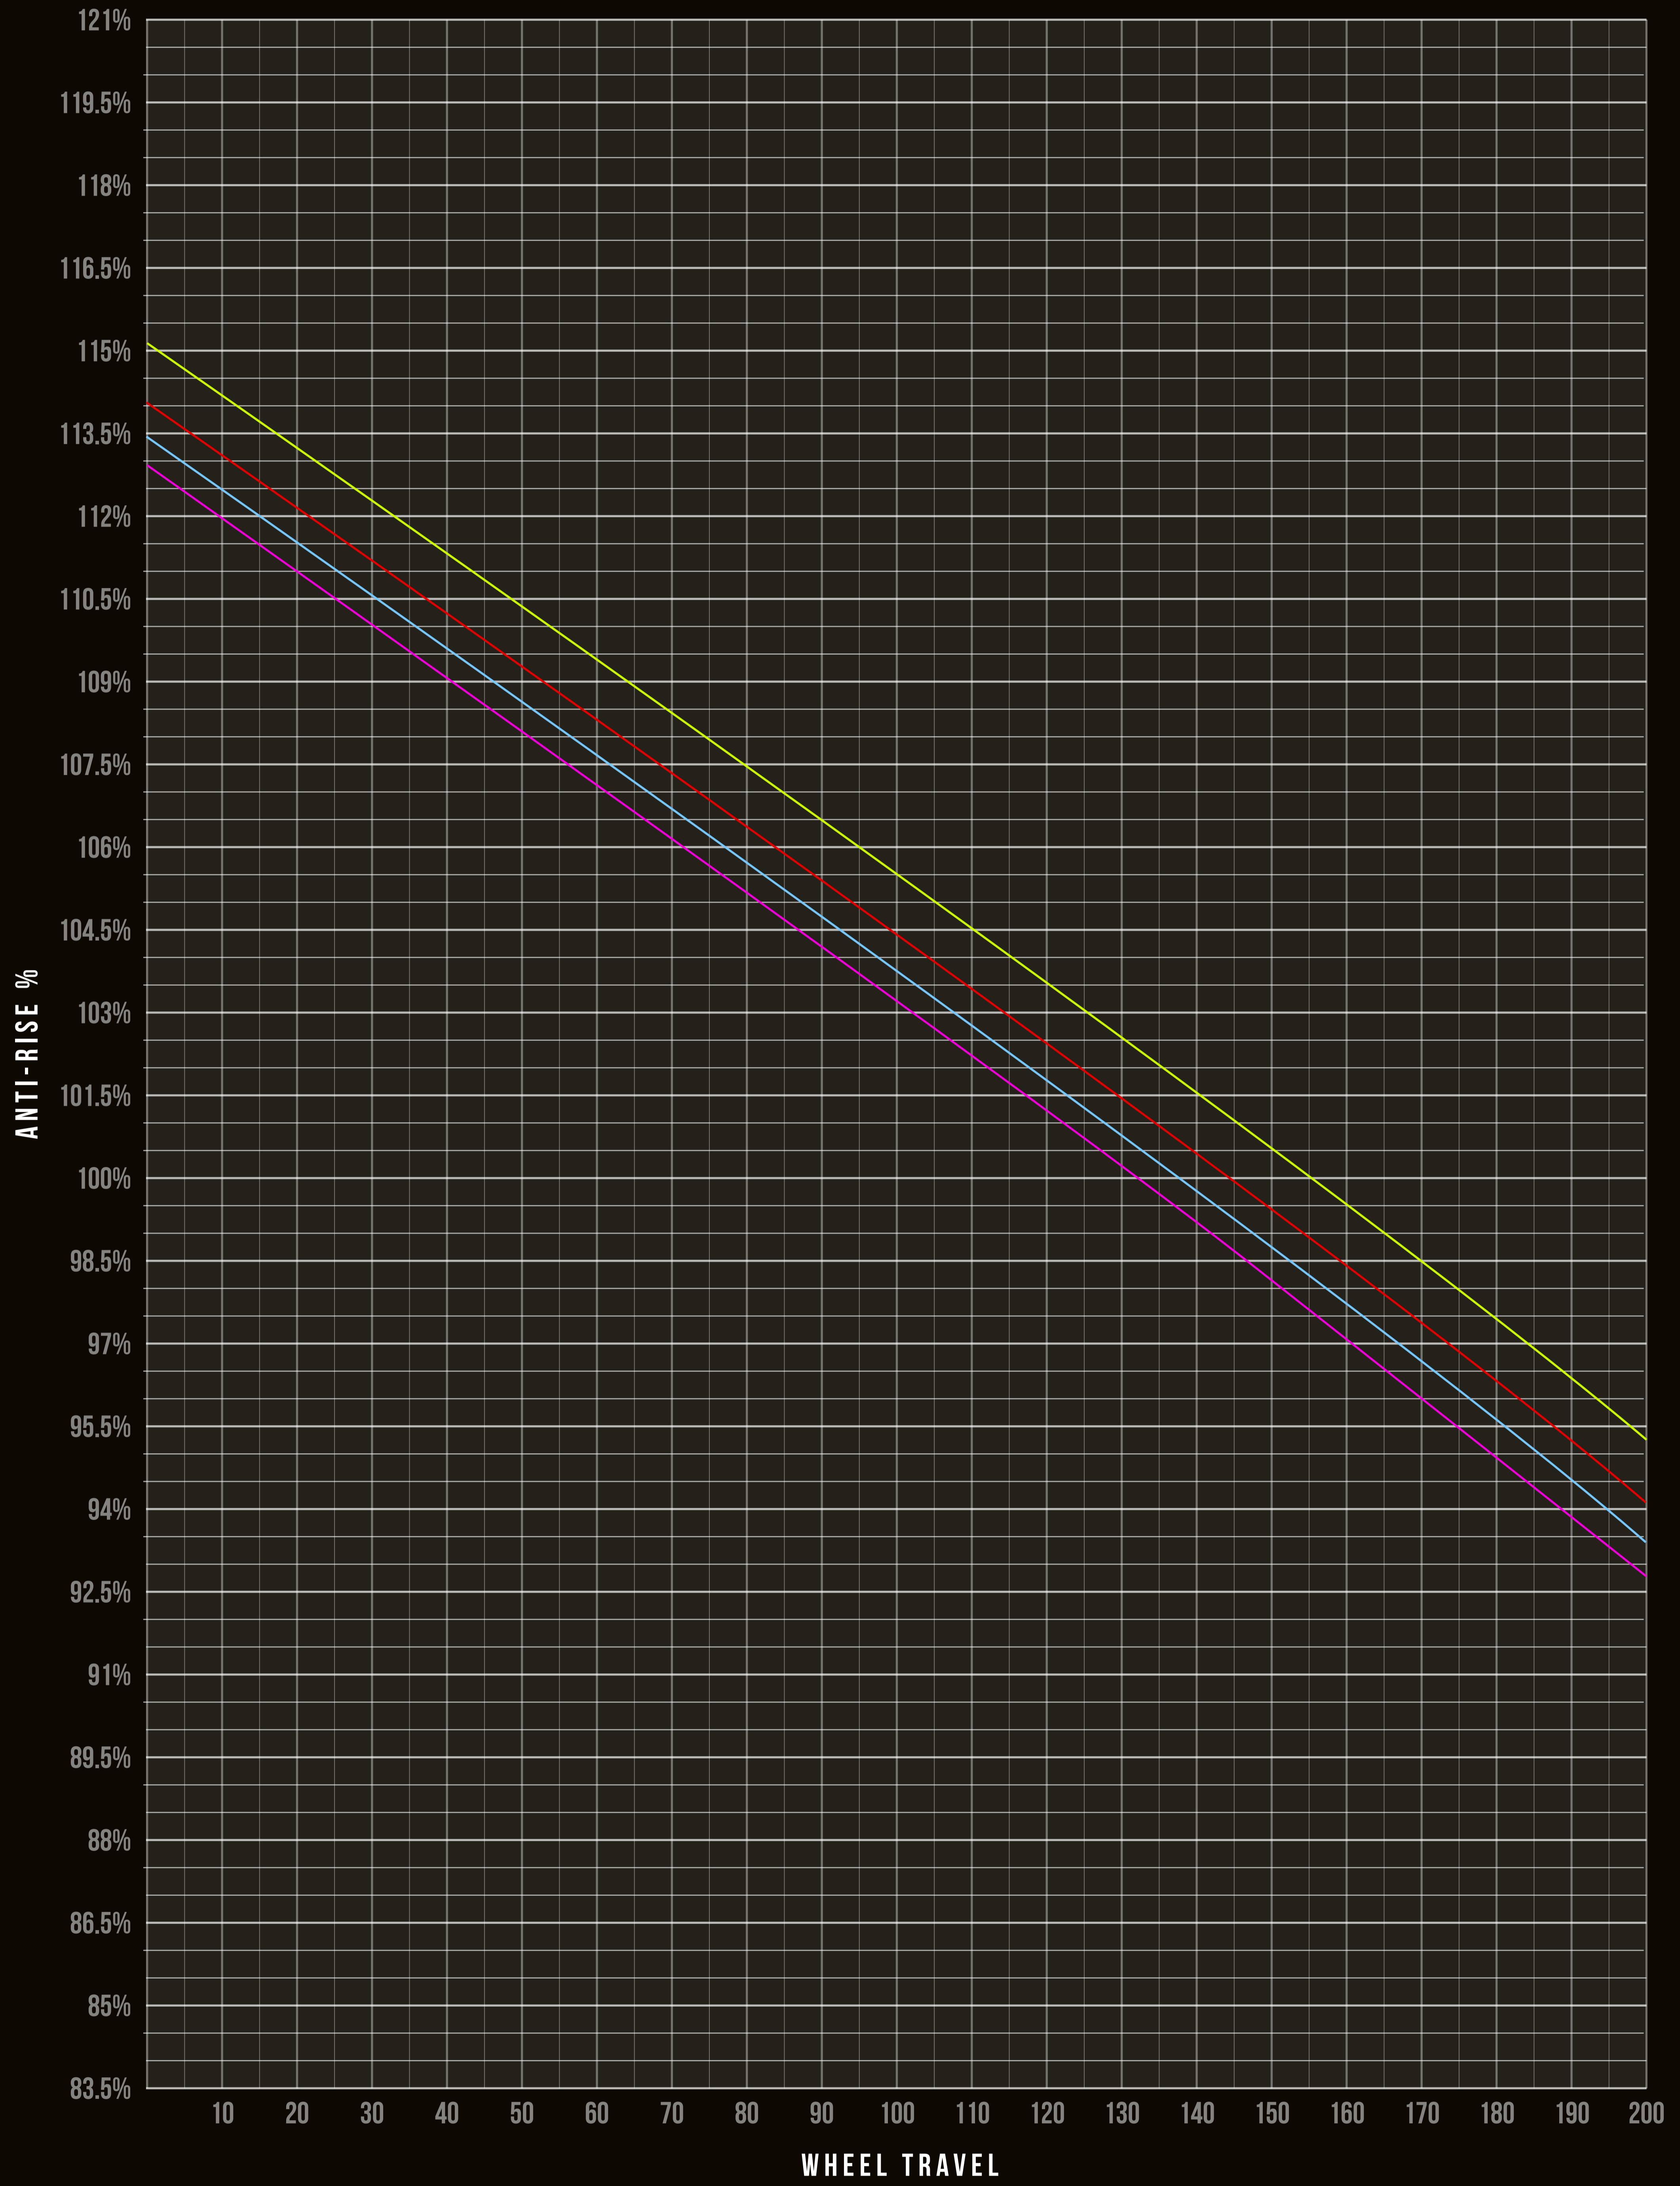

# NUKEPROOF DISSENT LEVERAGE CURVES - ANTI-RISE

DISSENT N01 SETTING  
DISSENT N02 SETTING  
DISSENT N03 SETTING  
DISSENT N04 SETTING